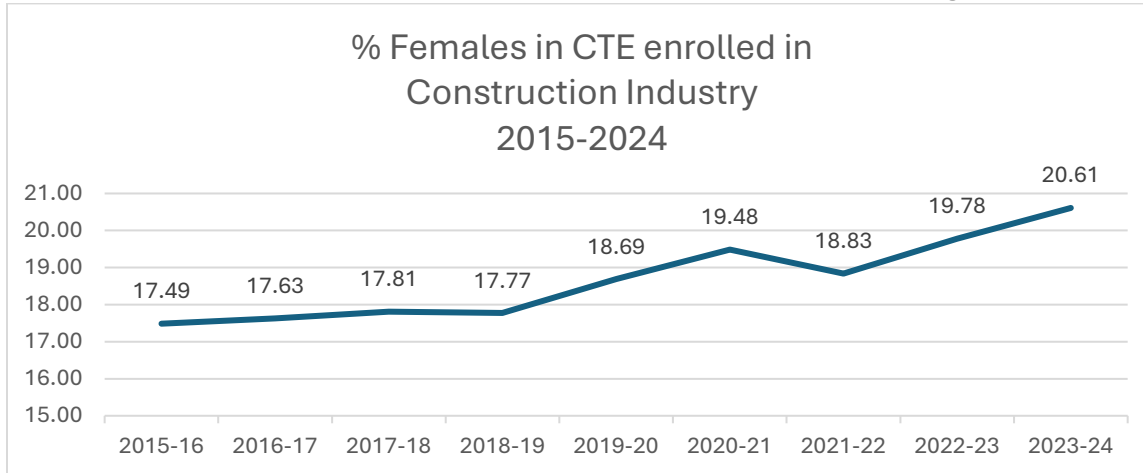

**Massachusetts Girls in Trades
2015-2024**

Females Statistics in MA CTE Construction Trades Programs

	2015-16	2016-17	2017-18	2018-19	2019-20	2020-21	2021-22	2022-23	2023-24
Total Students	13354	15725	16102	16032	14742	15163	15685	15949	16871
Females	2335	2772	2868	2849	2755	2954	2954	3155	3477