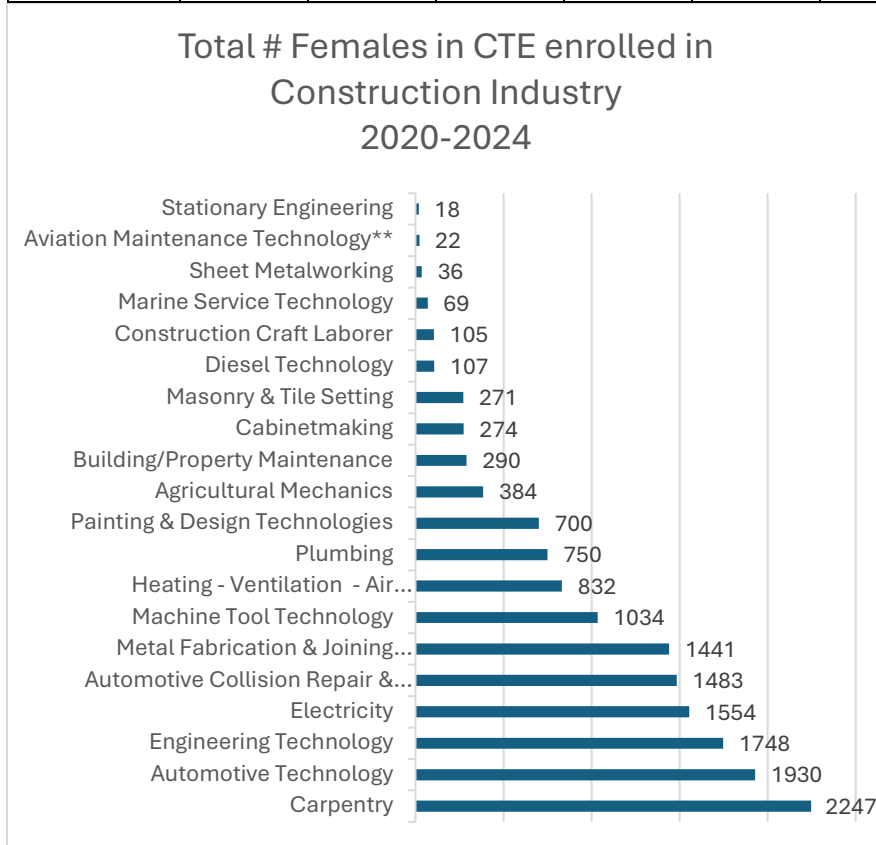

**Massachusetts Girls in Trades
2015-2024**

Females Statistics in MA CTE Construction Trades Programs

	2015-16	2016-17	2017-18	2018-19	2019-20	2020-21	2021-22	2022-23	2023-24
Total Students	13354	15725	16102	16032	14742	15163	15685	15949	16871
Females	2335	2772	2868	2849	2755	2954	2954	3155	3477